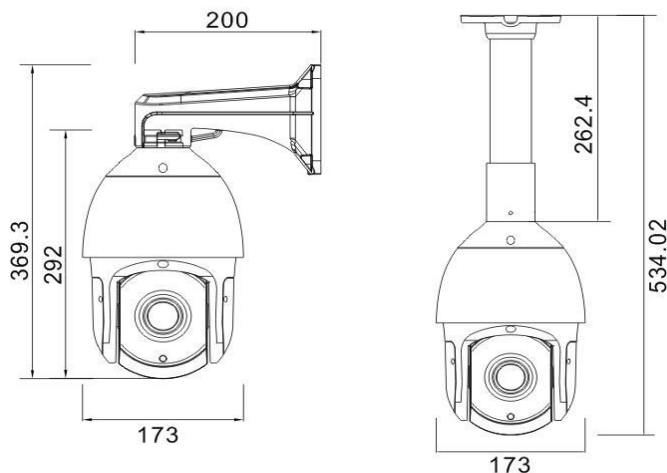

### MAIN PRODUCT

- Built in 8MP 30X zoom camera, Sony CMOS
- 6 inch metal housing, IP66 waterproof
- Preset speed for horizontal is 40°/s, vertical preset speed is up to 40°/s
- Support 128 presets, cruise scan, auto line scan, watchdog
- Support 8 cruises with 32 presets
- Support zoom function
- Support 3D DNR, Real WDR 140d

### DIMENSION

## TECHNICAL SPECIFICATION

<i>Power Supply</i>	DC12V/5'A, PoE
<i>Sensor</i>	1/2.8" SONY Starlight 8MP CMOS
<i>Scan System</i>	Line Scan
<i>Signal System</i>	PAL/NSTC
<i>Video Standard</i>	Smart H.265/H.265/H.264
<i>Resolution</i>	Main Stream: 8MP(3840x2160)@20fps, 5MP(2592x1944)/4MP/3MP/1080P /720P@25fps, etc. Sub Stream: 720x480/VGA(640x480)/360P/ QVGA@25fps, etc.
<i>Illumination</i>	Color:0.05Lux@(F1.6,ACG ON), B%W: 0.01Lux@(F1.6,AGC ON)
<i>S/N Ratio</i>	>52dB
<i>Rotation Speed</i>	Pan:0.6~40°/s; Tilt:3.5°~40/s
<i>Pan Range</i>	Pan 0° ~ 360°
<i>Tilt Range</i>	Tilt 0° ~ 90°
<i>Control Method</i>	RS485/TTL optional
<i>Auto Line Scan</i>	4 levels
<i>Zoom Camera</i>	Works with most zoom camera (Specific camera protocols can be Customized)
<i>Focus</i>	4.5mm – 135mm
<i>Aperture Value</i>	F1.6-F2.7
<i>Horizontal View Angle</i>	55.4(W) – 2.9°(T)
<i>Near Focus</i>	100mm ~ 1000mm (N ~ T)
<i>Zoom speed</i>	5s
<i>Dual lights</i>	Warm lights 100; Infrared IR 150m
<i>Day &amp; Night</i>	Smart Dual lights
<i>E- Shutter</i>	1/5 S~1/100000 S
<i>Image Quality Adjustment</i>	Brightness, Contrast Sharpness and Saturation can be adjusted
<i>Video Compression</i>	Smart H.265/H.265/H.264
<i>Storage Function</i>	Support 512G, Micro SD(EXT3/EXT4) Local storage
<i>Network Protocol</i>	TCP/IP, UDP, HTTP, HTTPS, DHCP, RTSP, DDNS, NTP, PPPOE, UPNP, SMTP
<i>Connection Protocol Communication</i>	ONVIF, SLINK RS485
<i>Working Temp/Humidity</i>	Temp : -20~60°C Humidity <90%
<i>Protection</i>	IP66, TVS3000V anti-lightning and Surge