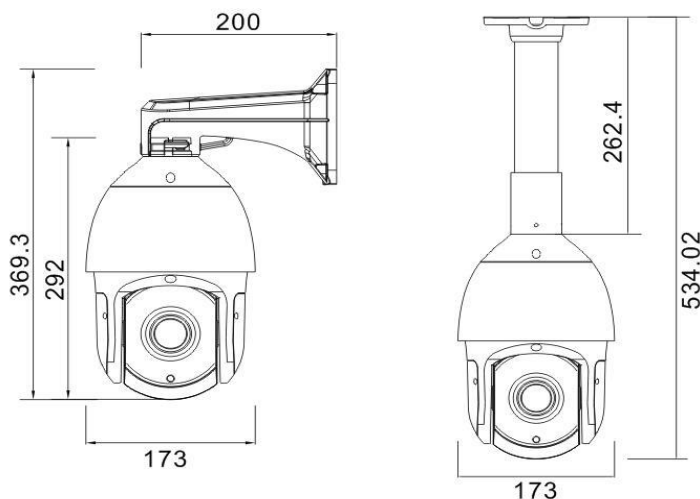

MAIN PRODUCT

- Built in 6MP 30X zoom camera, Sony CMOS
- 6 inch metal housing, IP66 waterproof
- Preset speed for horizontal is 40°/s, vertical preset speed is up to 40°/s
- Support 128 presets, cruise scan, auto line scan, watchdog
- Support 8 cruises with 32 presets
- Support zoom function
- Support 3D DNR, Real WDR 140dB

DIMENSION

TECHNICAL SPECIFICATION

<i>Power Supply</i>	DC12V/5'A, PoE
<i>Sensor</i>	1/2.8" SONY Starlight 8MP CMOS
<i>Scan System</i>	Line Scan
<i>Signal System</i>	PAL/NSTC
<i>Video Standard</i>	Smart H.265/H.265/H.264
<i>Resolution</i>	Main Stream: 6MP(3072x2048)@20fps, 5MP(2592x1944)/4MP/3MP/1080P /720P@25fps
<i>Illumination</i>	Color:0.05Lux@(F1.6,ACG ON), B%W: 0.01Lux@(F1.6,AGC ON)
<i>S/N Ratio</i>	>52dB
<i>Rotation Speed</i>	Pan:0.6~40°/s; Tilt:3.5°~40/s
<i>Pan Range</i>	Pan 0° ~ 360°
<i>Tilt Range</i>	Tilt 0° ~ 90°
<i>Control Method</i>	RS485/TTL optional
<i>Auto Line Scan</i>	4 levels
<i>Zoom Camera</i>	Works with most zoom camera (Specific camera protocols can be Customized)
<i>Focus</i>	4.5mm – 135mm
<i>Aperture Value</i>	F1.6-F2.7
<i>Horizontal View Angle</i>	55.4(W) – 2.9°(T)
<i>Near Focus</i>	100mm ~ 1000mm (N ~ T)
<i>Zoom speed</i>	5s (Optical, Wide angle – telescope)
<i>Dual lights</i>	Warm lights 100; Infrared IR 150m
<i>Day & Night</i>	Smart Dual lights
<i>E- Shutter</i>	1/5 S~1/100000 S
<i>Image Quality Adjustment</i>	Brightness, Contrast Sharpness and Saturation can be adjusted
<i>Video Compression</i>	Smart H.265/H.265/H.264
<i>Storage Function</i>	Support 512G, Micro SD(EXT3/EXT4) Local storage
<i>Network Protocol</i>	TCP/IP, UDP, HTTP, HTTPS, DHCP, RTSP, DDNS, NTP, PPPOE, UPNP, SMTP
<i>Connection Protocol Communication</i>	ONVIF, SLINK RS485
<i>Working Temp/Humidity</i>	Temp : -20~60°C Humidity <90%
<i>Protection</i>	IP66, TVS3000V anti-lightning and Surge