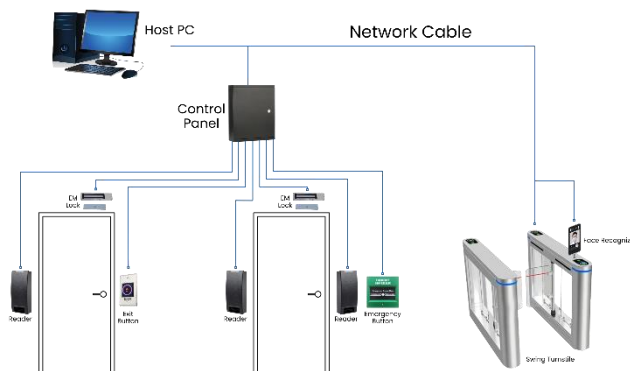

AT-ACS-BG87

Access Control Emergency Button

DESCRIPTION

The **AT-ACS-BG87 Emergency Button** is designed for emergency condition by pressing its breakable glass. Can be test without breaking the glass.

MAIN PRODUCT

- Surface mount green break glass unit
- Resettable

SYSTEM CONNECTION DIAGRAM

TECHNICAL SPECIFICATION

<i>Current Rating</i>	34 @3V DC Max
<i>Output Contact</i>	NO/NC/COM
<i>Mechanical Lifetime</i>	100,000 times tested
<i>Suitable Doors</i>	Exit Doors, Emergency
<i>Working Temp.</i>	10 ~ +55 (14-131F)
<i>Working Humidity</i>	0-95% (relative humidity)
<i>Material</i>	Fingerproof ABS Material, sandblast finished
<i>Color</i>	Green
<i>Dimensions</i>	86mm x 38mm x 53 mm
<i>Standard Structure</i>	Fireproof Material, Easy to install